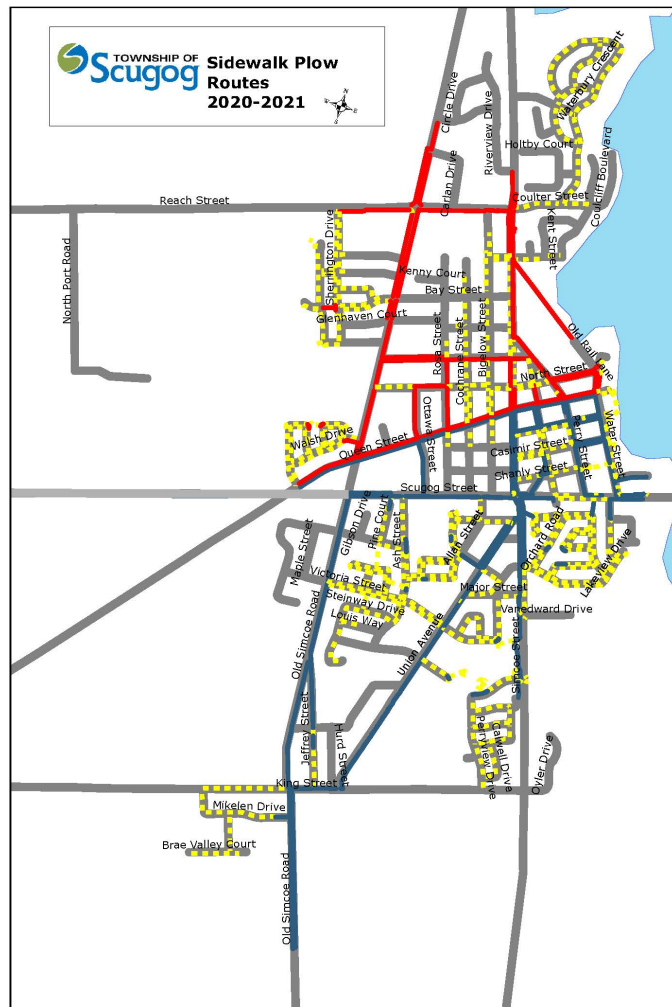

SIDEWALK PLOW ROUTES 2023-2024

Sidewalk Plow Route #1 2023-2024

Legend

Plow Route

- 1 (Red solid line)
- Res (Yellow dashed line)

Sidewalk Plow Route #2 2023-2024

Legend

Plow Route

- 2
- Res

**Sidewalk Plow
Route #3
2023-2024**

GREENBANK

PALMER PARK

**Sidewalk Plow
Route #4
2023-2024**

Blackstock

Nestleton