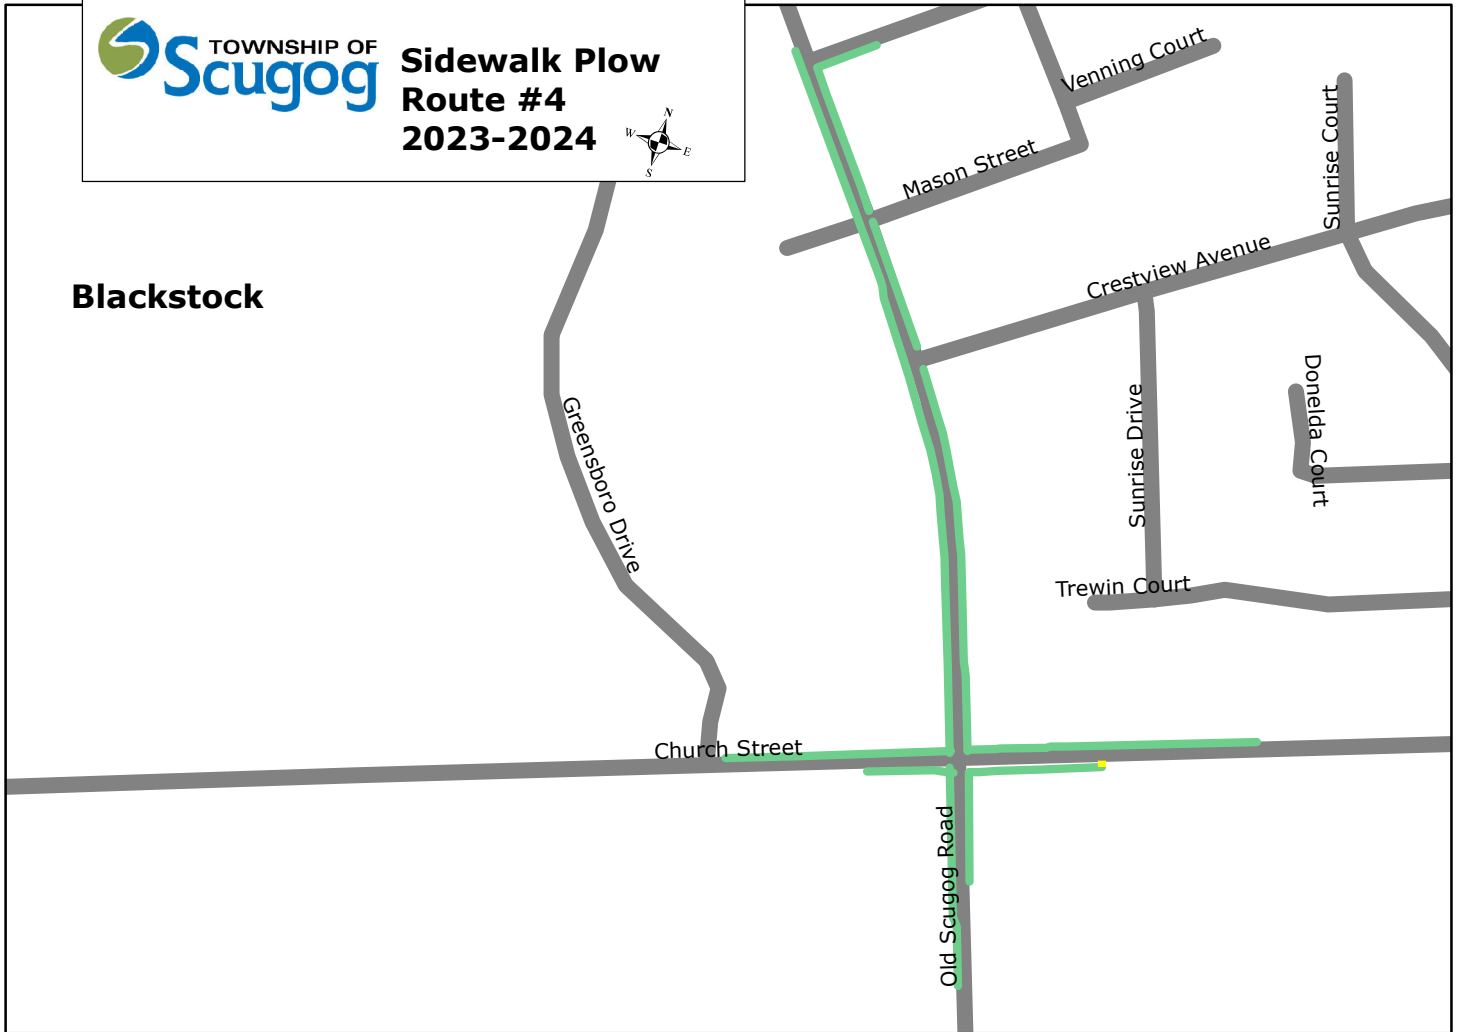

SIDEWALK PLOW ROUTES 2023-2024

Sidewalk Plow Route #1 2023-2024

Legend

Plow Route

- 1 (Red solid line)
- Res (Yellow dashed line)

Sidewalk Plow Route #2 2023-2024

Legend

Plow Route

- 2
- Res

**Sidewalk Plow
Route #3
2023-2024**

GREENBANK

PALMER PARK

**Sidewalk Plow
Route #4
2023-2024**

Blackstock

Nestleton