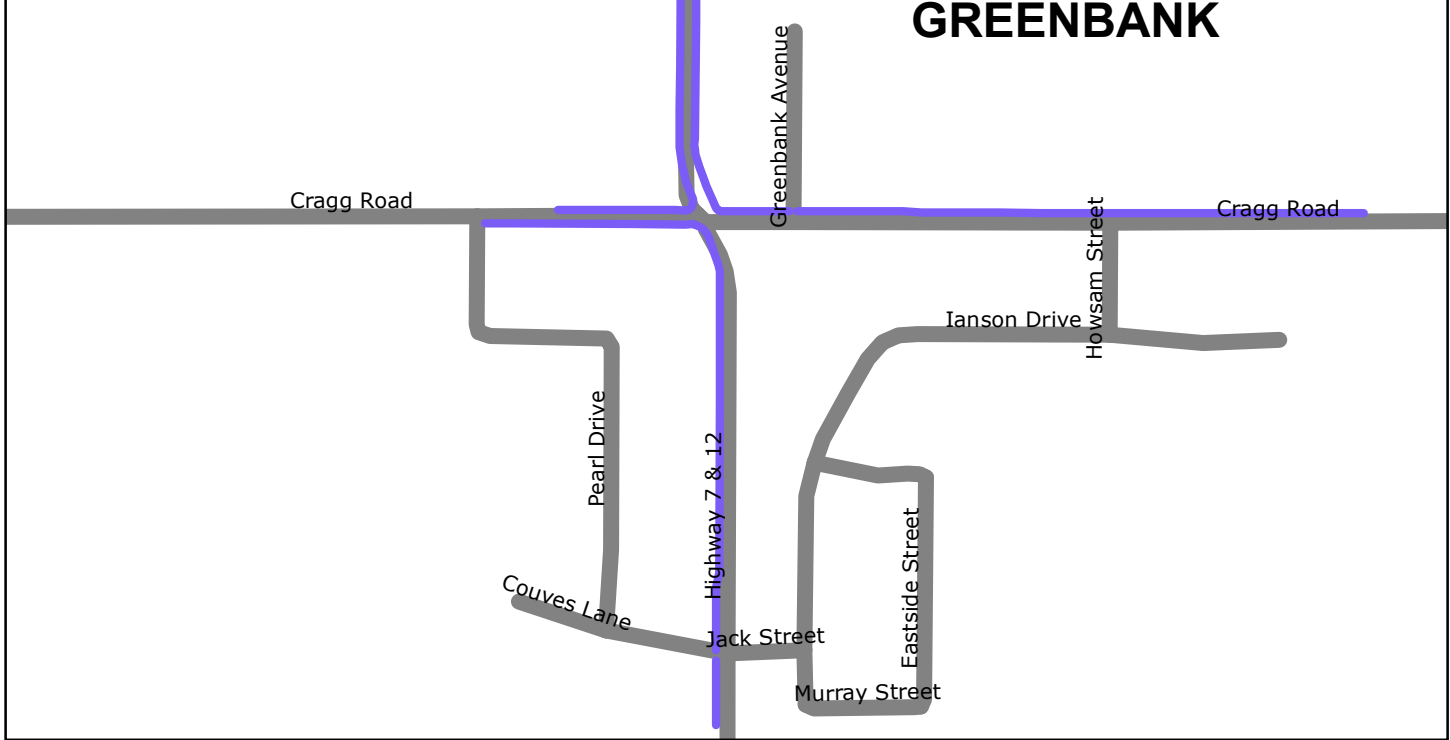

SIDEWALK PLOW ROUTES 2023-2024

Sidewalk Plow Route #1 2023-2024

Legend

Plow Route

- 1 (Red solid line)
- Res (Yellow dashed line)

Sidewalk Plow Route #2 2023-2024

Legend

Plow Route

- 2
- Res

**Sidewalk Plow
Route #3
2023-2024**

GREENBANK

PALMER PARK

**Sidewalk Plow
Route #4
2023-2024**

Blackstock

Nestleton