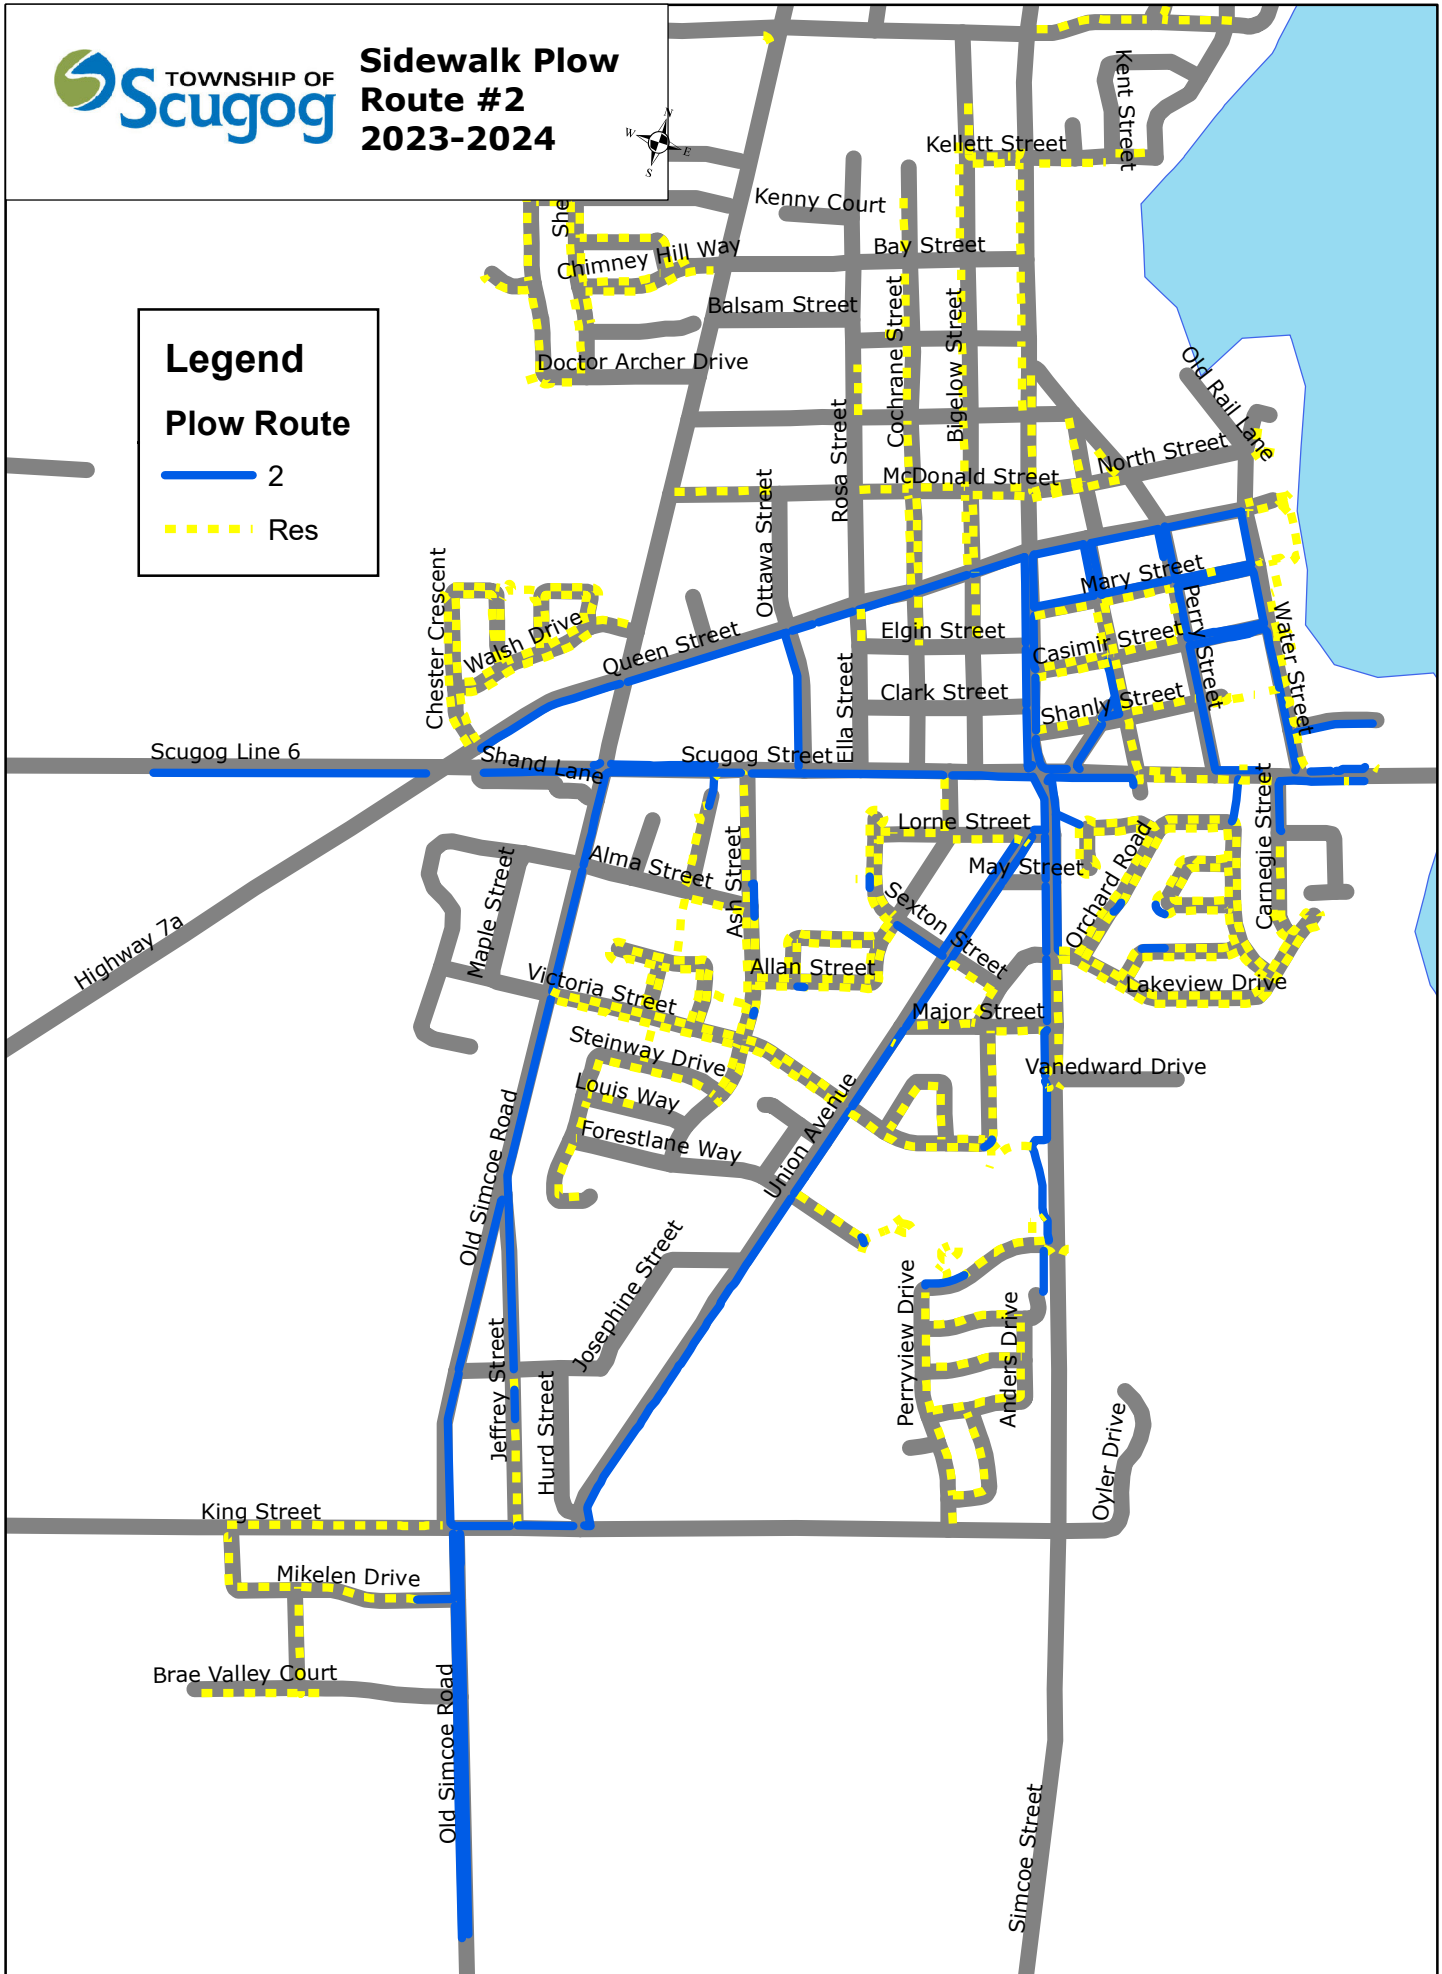

SIDEWALK PLOW ROUTES 2023-2024

Sidewalk Plow Route #1 2023-2024

Legend

Plow Route

- 1 (Red solid line)
- Res (Yellow dashed line)

Sidewalk Plow Route #2 2023-2024

Legend

Plow Route

- 2
- Res

**Sidewalk Plow
Route #3
2023-2024**

GREENBANK

PALMER PARK

**Sidewalk Plow
Route #4
2023-2024**

Blackstock

Nestleton