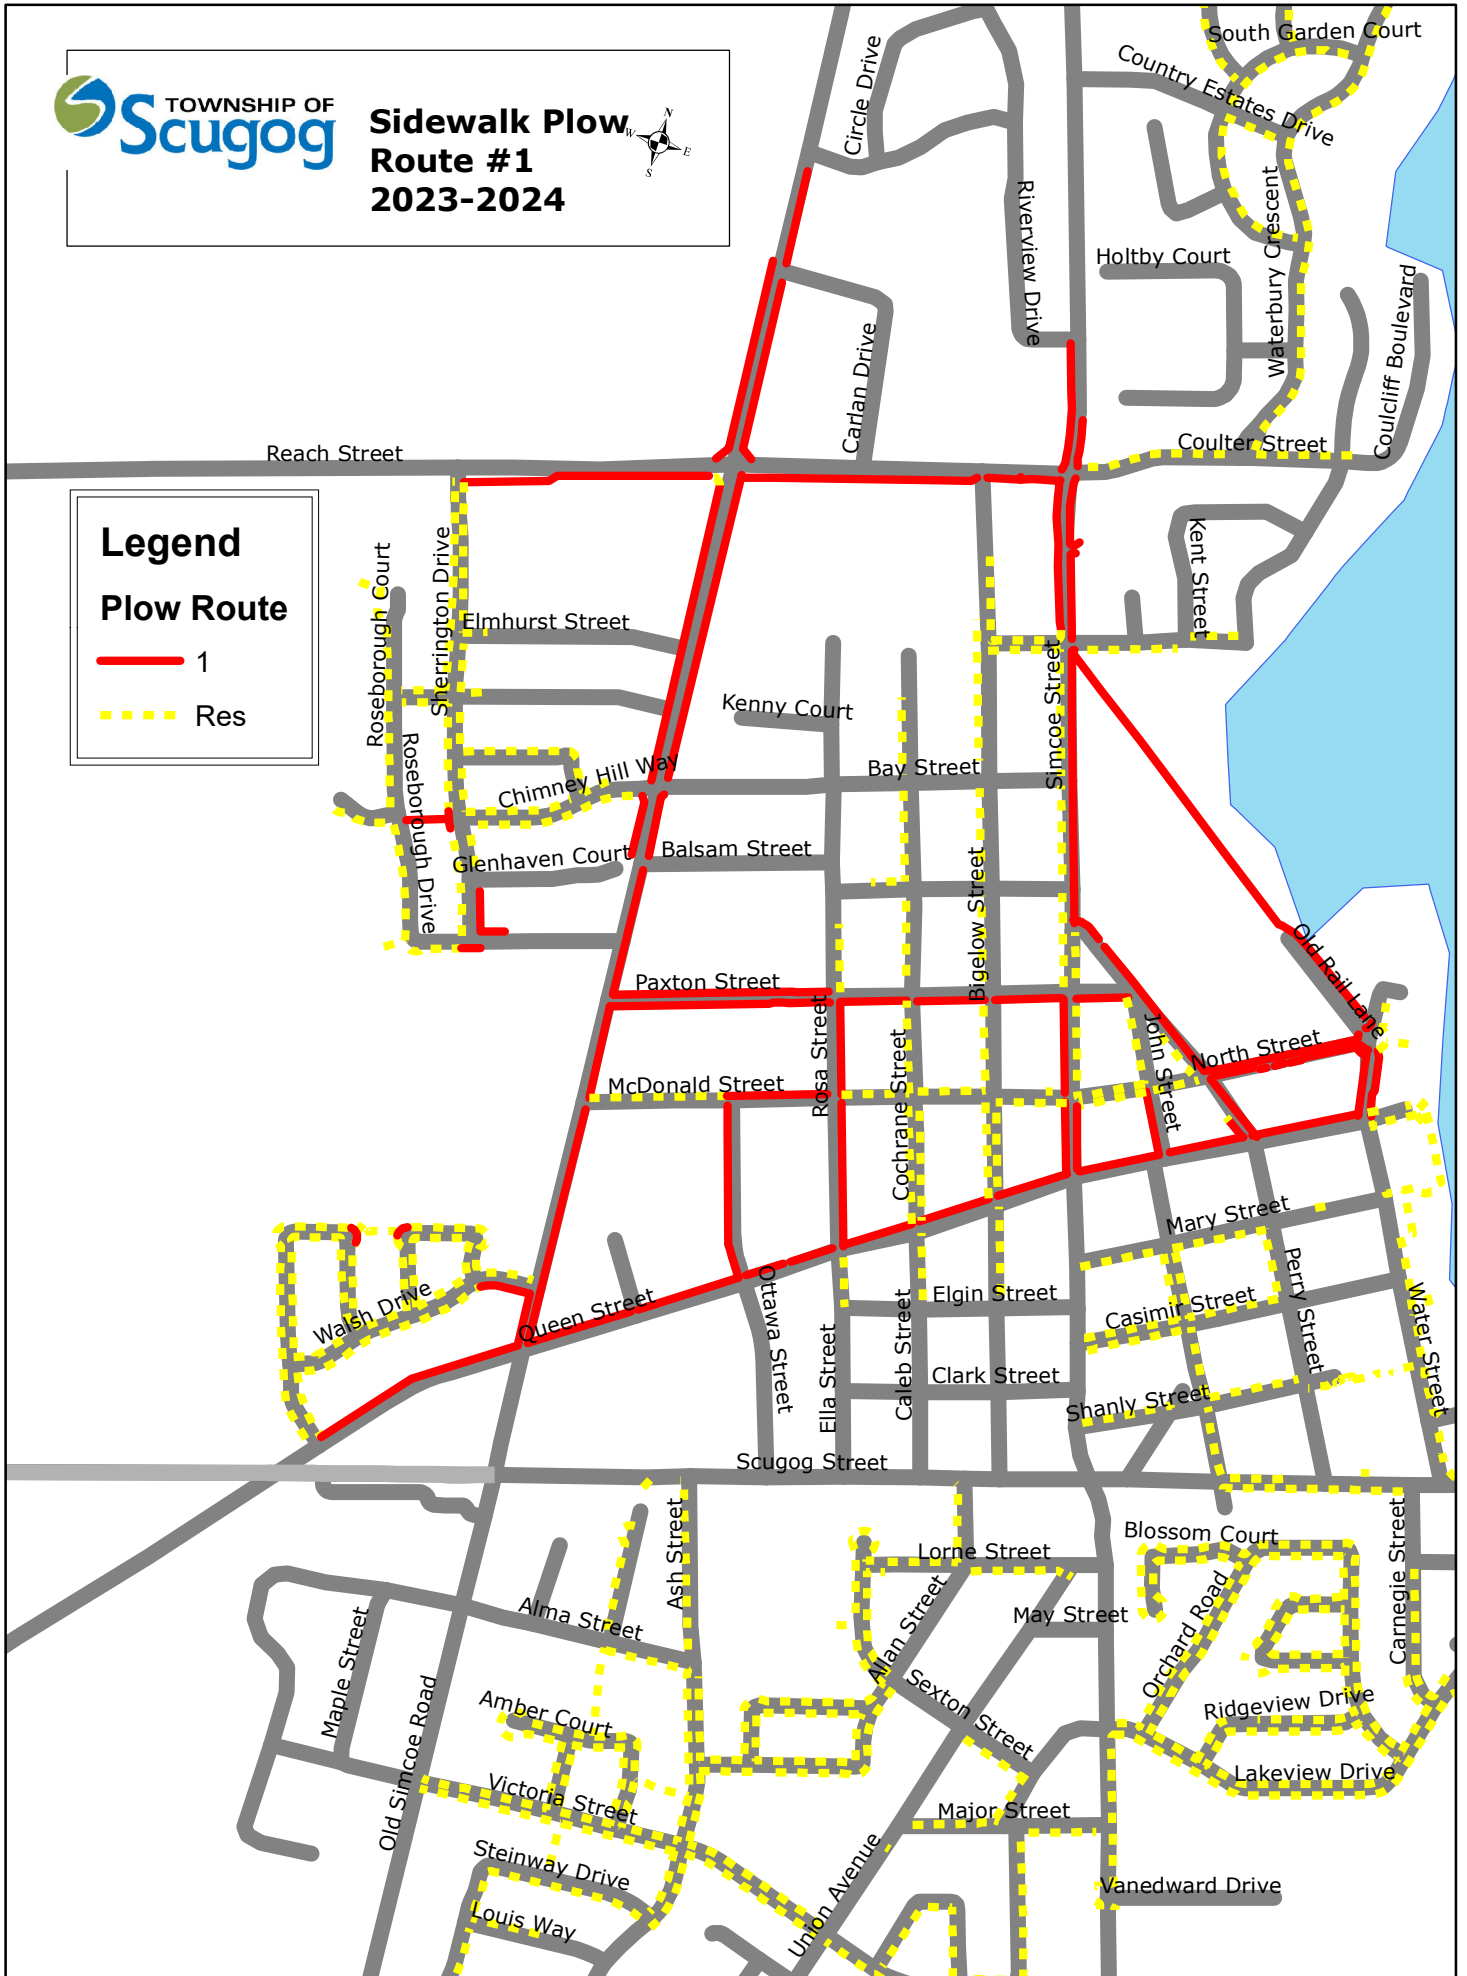

SIDEWALK PLOW ROUTES 2023-2024

Sidewalk Plow Route #1 2023-2024

Legend

Plow Route

- 1 (Red solid line)
- Res (Yellow dashed line)

Sidewalk Plow Route #2 2023-2024

Legend

Plow Route

- 2
- Res

**Sidewalk Plow
Route #3
2023-2024**

GREENBANK

PALMER PARK

**Sidewalk Plow
Route #4
2023-2024**

Blackstock

Nestleton